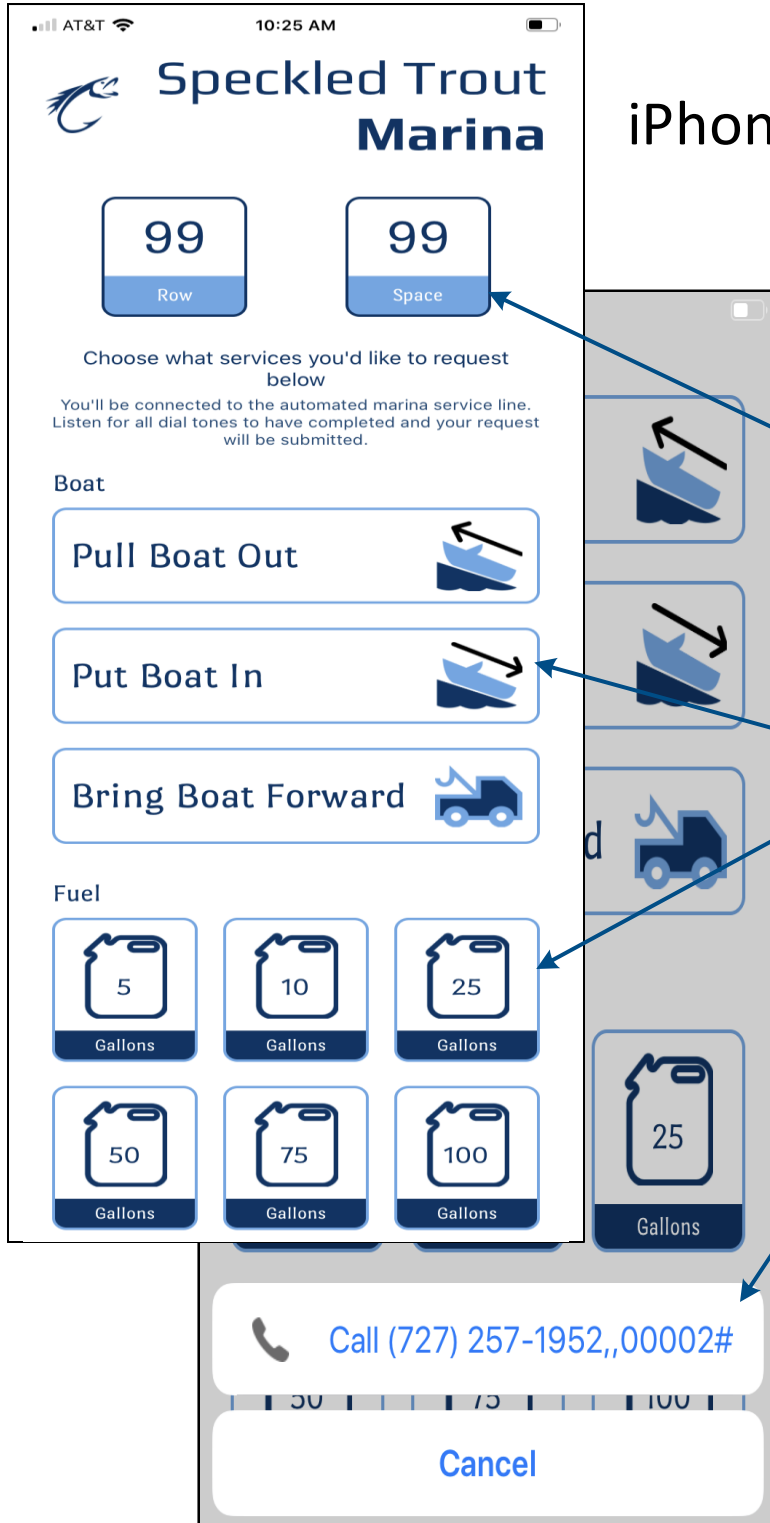

SPECKLED TROUT MARINA

343 Bayshore Drive (Ozona)
Palm Harbor, FL 34683
727.787.8961

STM AutoDialer iPhone and Android Mobile Phones

1

Enter your row and space number (first time only).

2

Make a request to move boat or order fuel.

3

Press call to send a request; or cancel to start over.